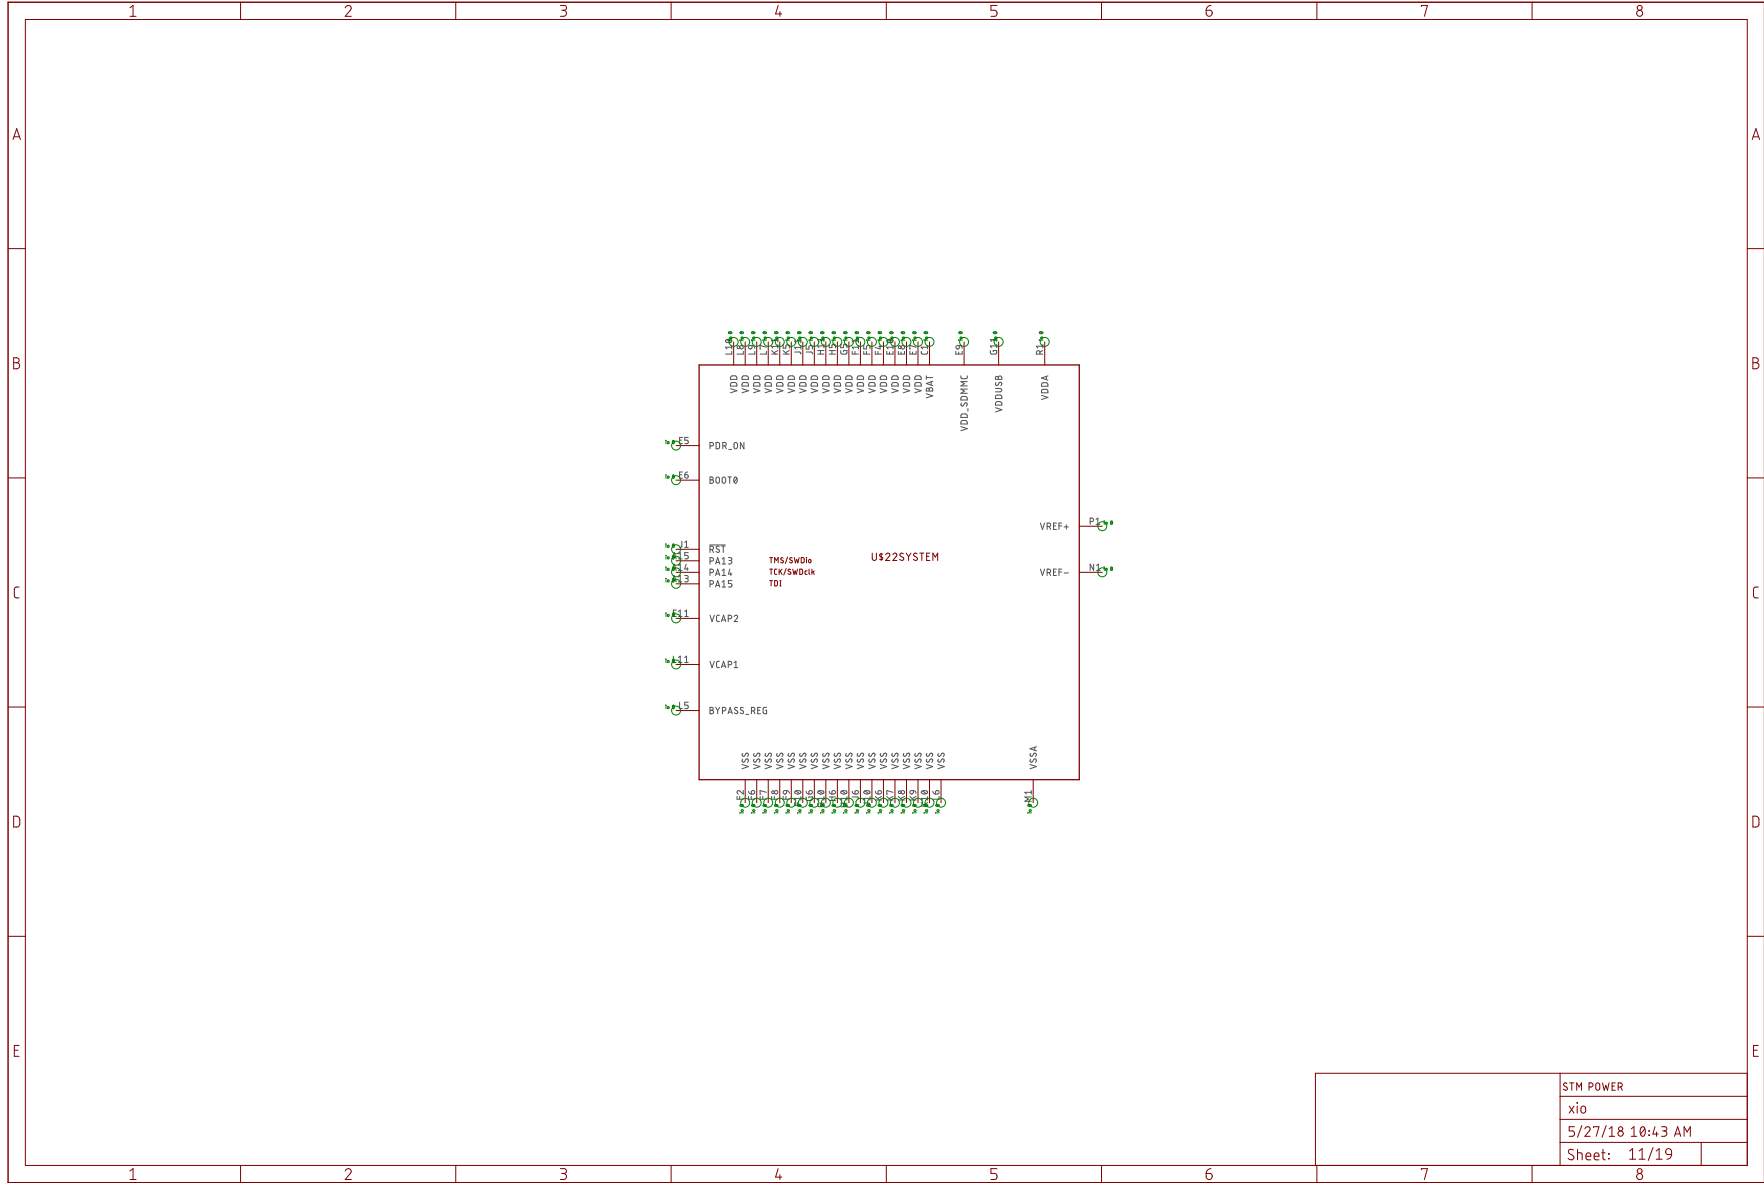

SLOTS 4,5,6,7
 xio
 5/27/18 10:43 AM
 Sheet: 8/19

STM Periph i/o
xio
5/27/18 10:43 AM
Sheet: 12/19

STM GPIO, SD, Audio in
xio
5/27/18 10:43 AM
Sheet: 14/19

STM Ethernet
xio
5/27/18 10:43 AM
Sheet: 17/19