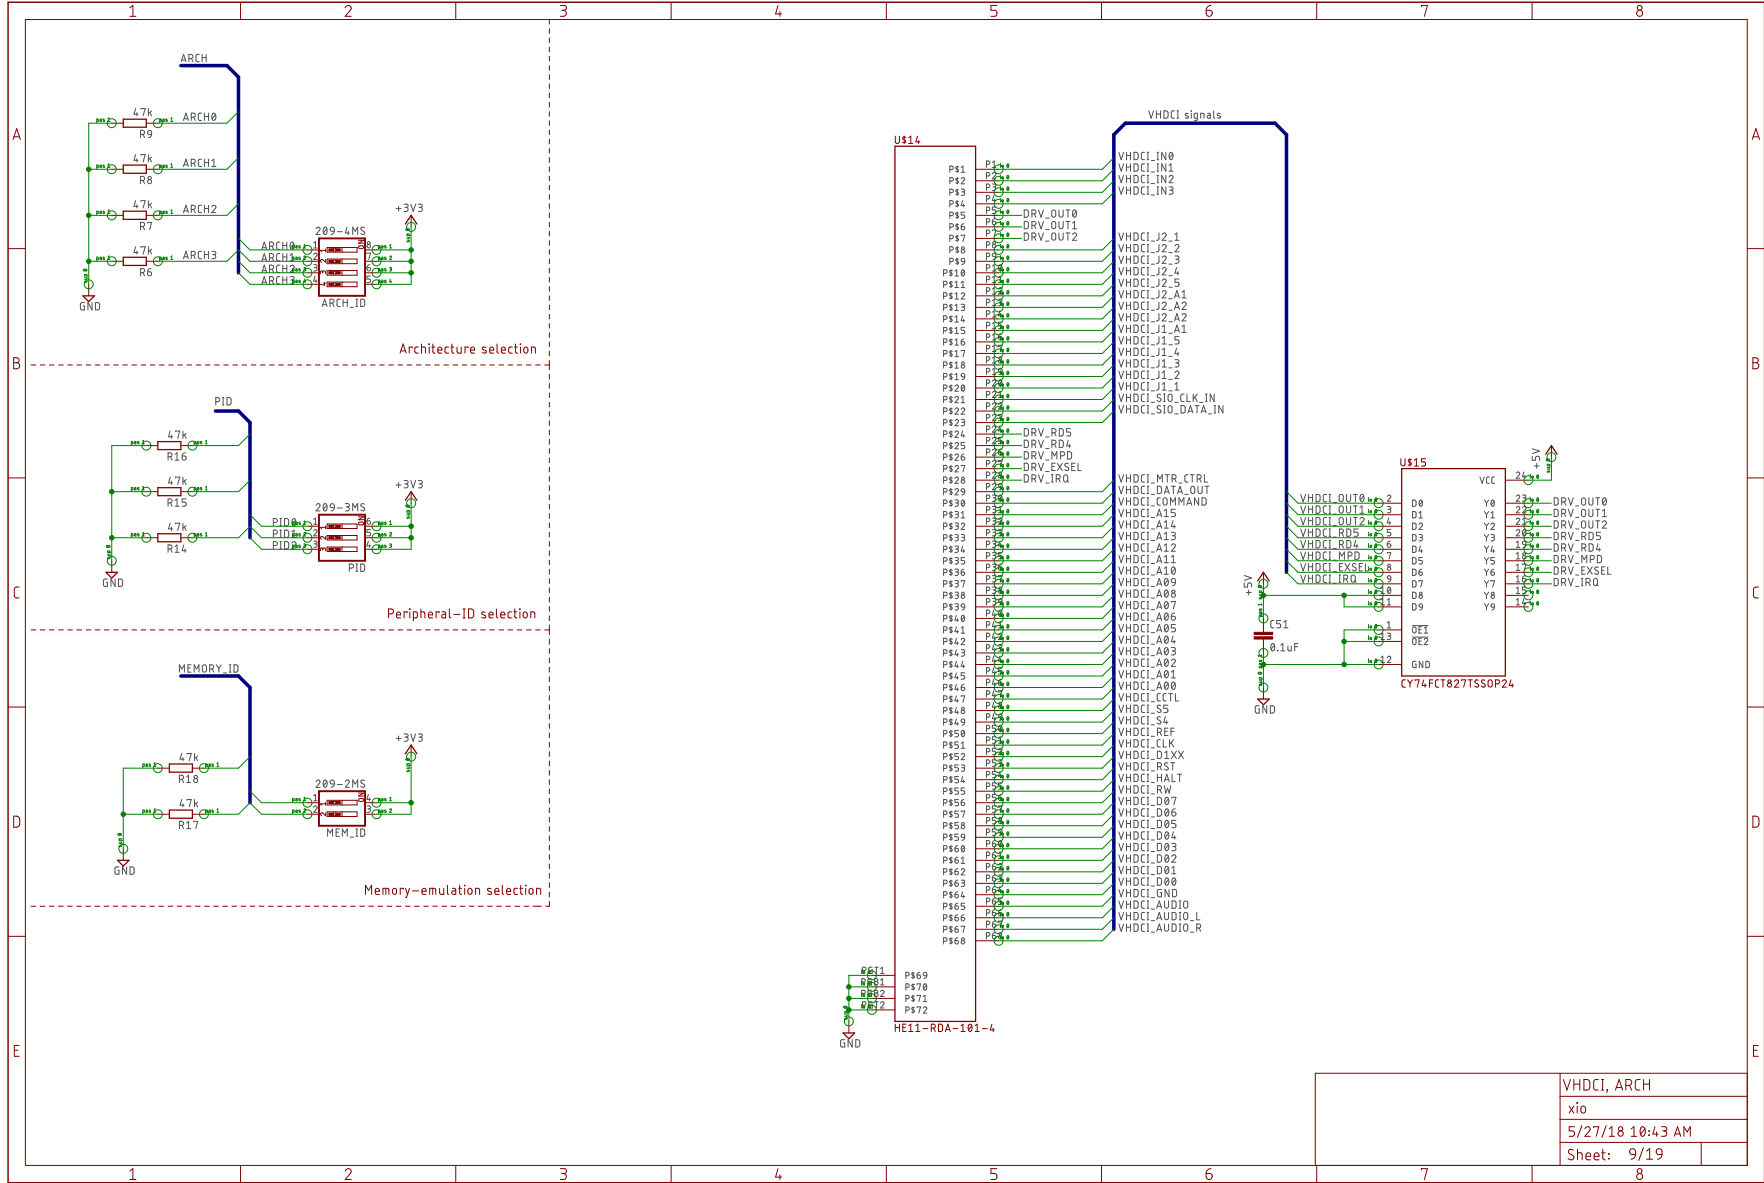

SLOTS 4,5,6,7
 xio
 5/27/18 10:43 AM
 Sheet: 8/19

STM Periph i/o
xio
5/27/18 10:43 AM
Sheet: 12/19

STM GPIO, SD, Audio in
xio
5/27/18 10:43 AM
Sheet: 14/19

STM Ethernet
xio
5/27/18 10:43 AM
Sheet: 17/19