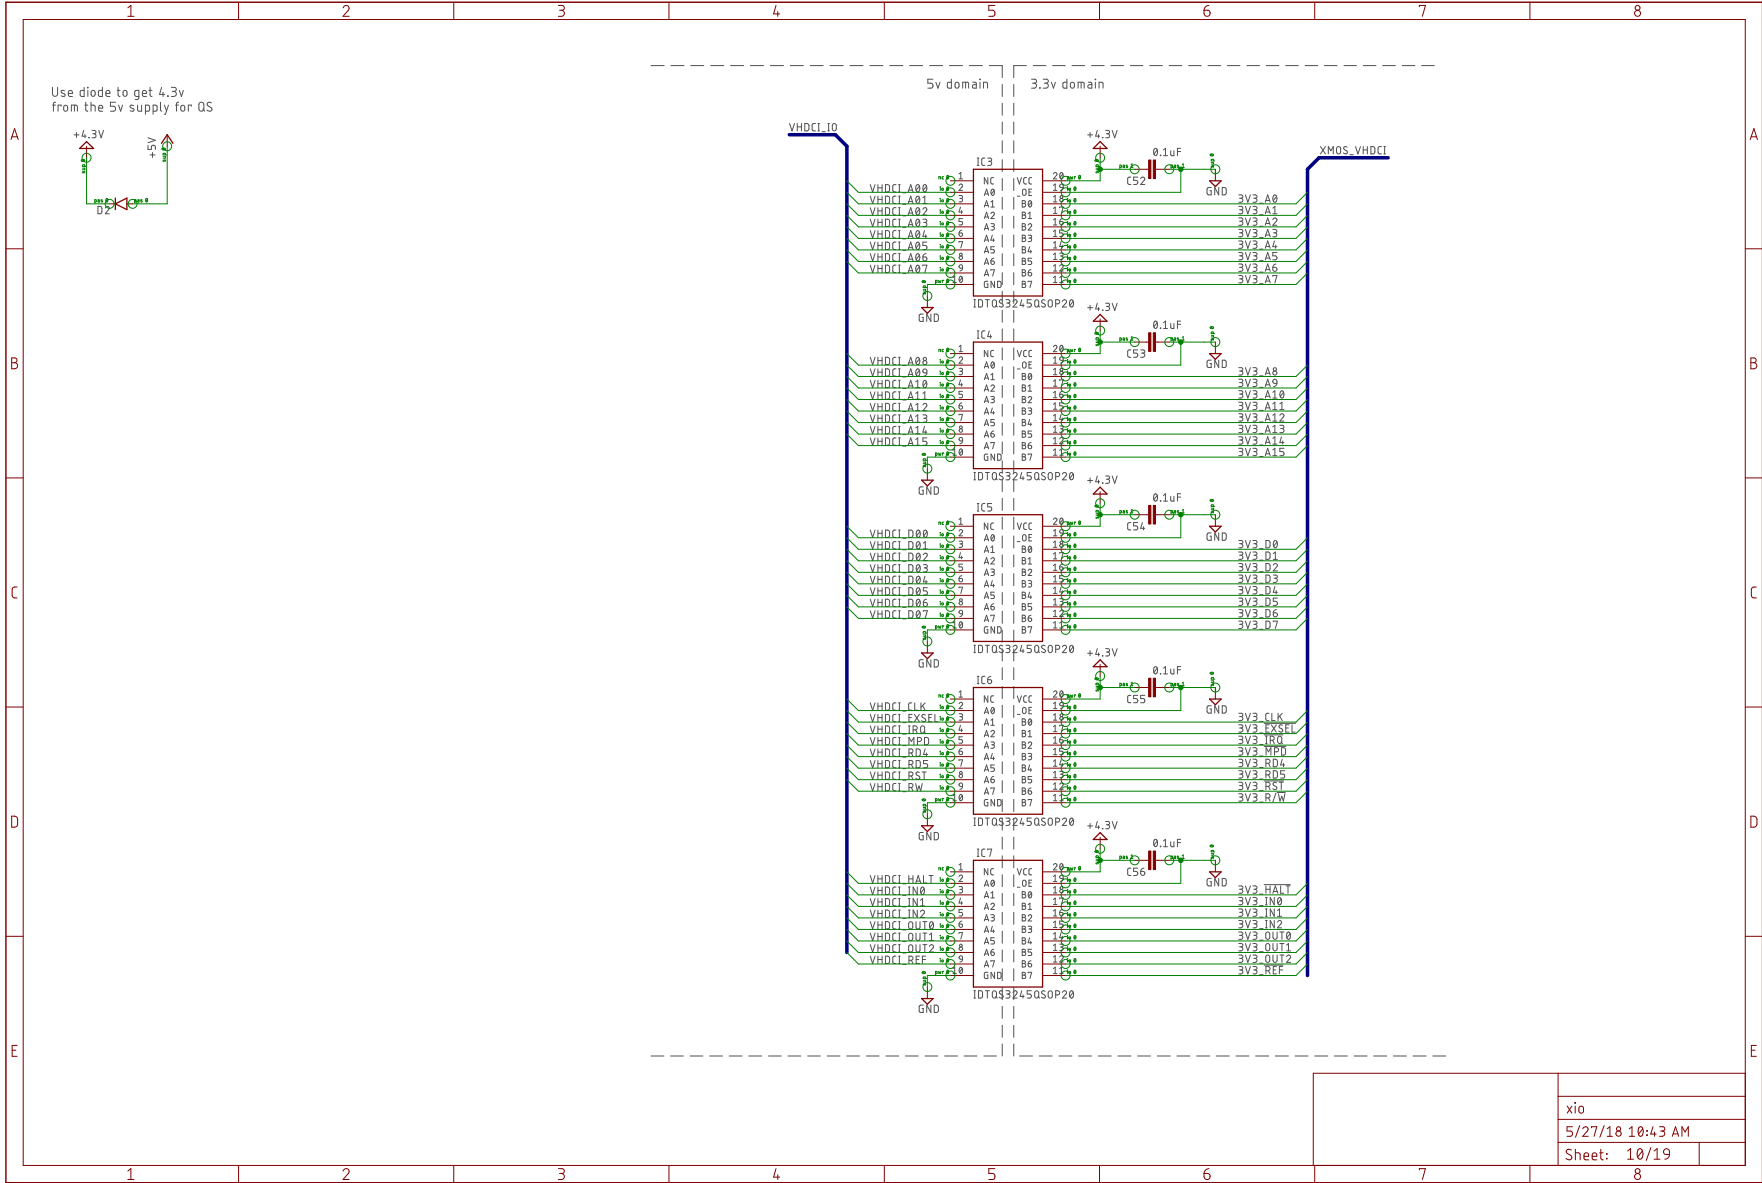

SLOTS 4,5,6,7
 xio
 5/27/18 10:43 AM
 Sheet: 8/19

STM Periph i/o
xio
5/27/18 10:43 AM
Sheet: 12/19

STM GPIO, SD, Audio in
xio
5/27/18 10:43 AM
Sheet: 14/19

STM Ethernet
xio
5/27/18 10:43 AM
Sheet: 17/19